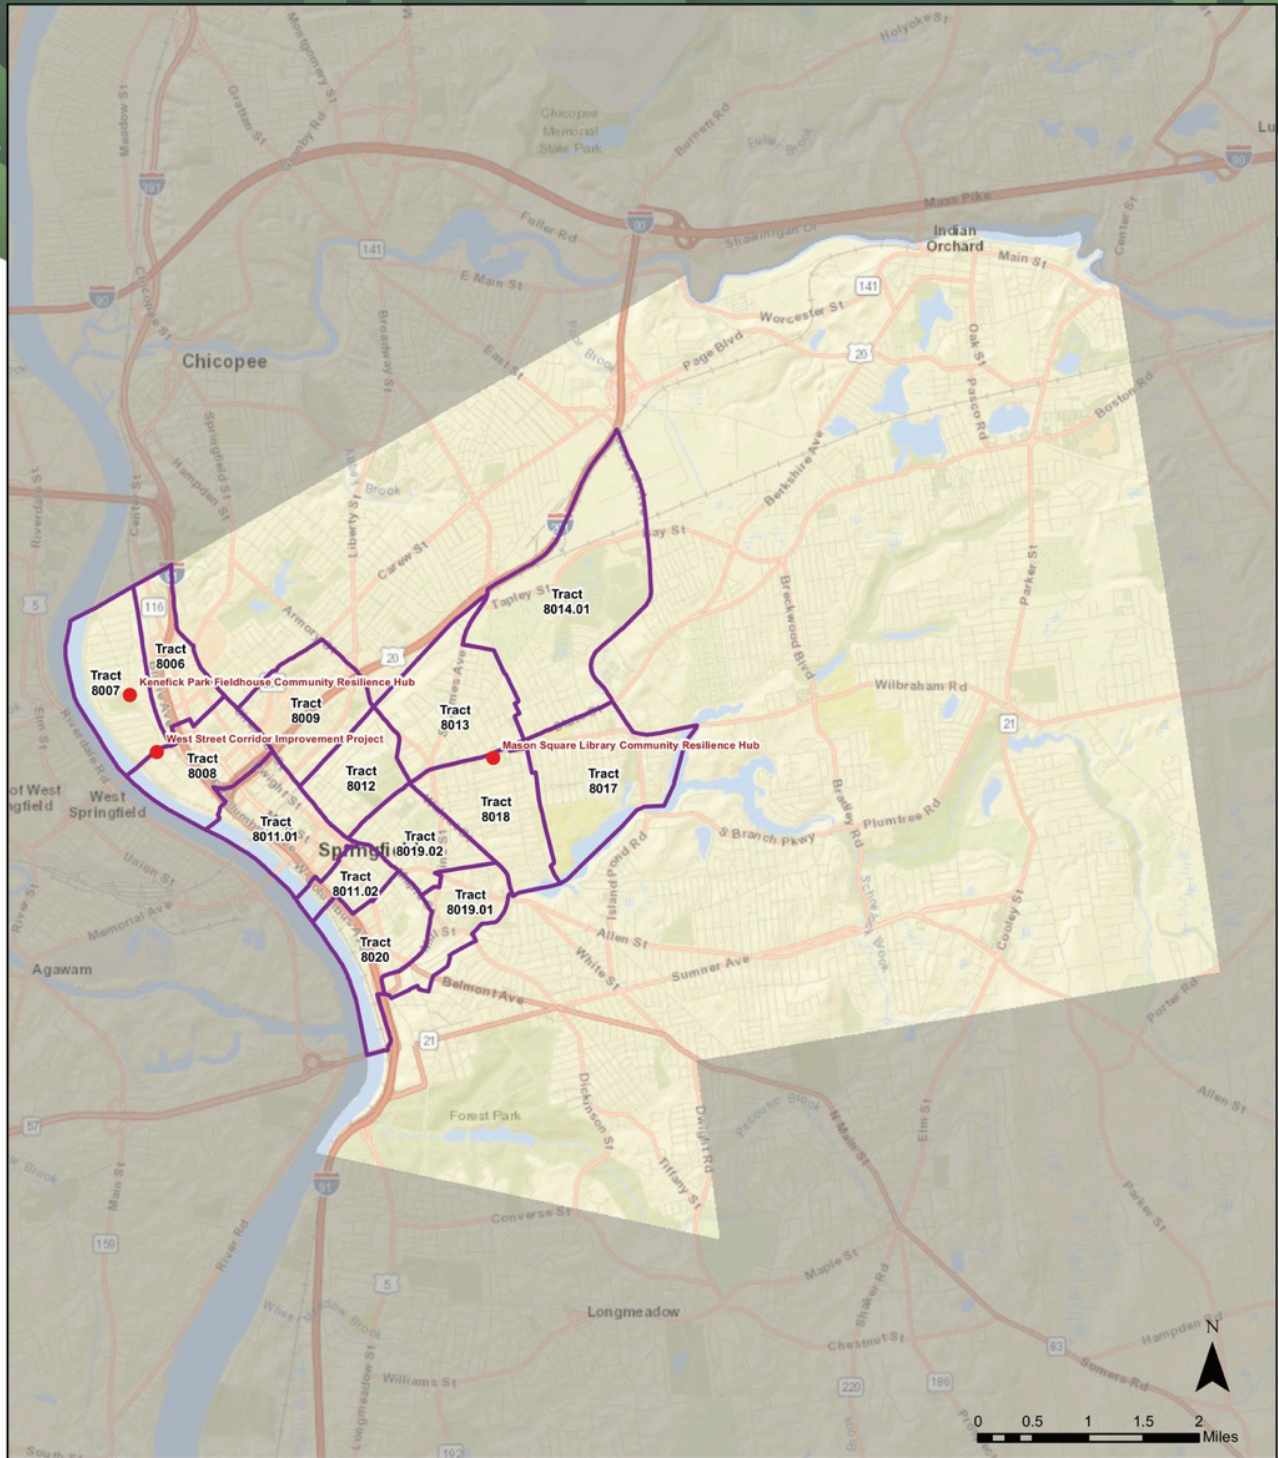

EPA Community Change Grant Program

Green and Resilient SPRINGFIELD

Green and Resilient Springfield
Project Area

- Place-Based Intervention Locations
- ▭ Project Area U.S. Census Tracts

SPRINGFIELD, MA